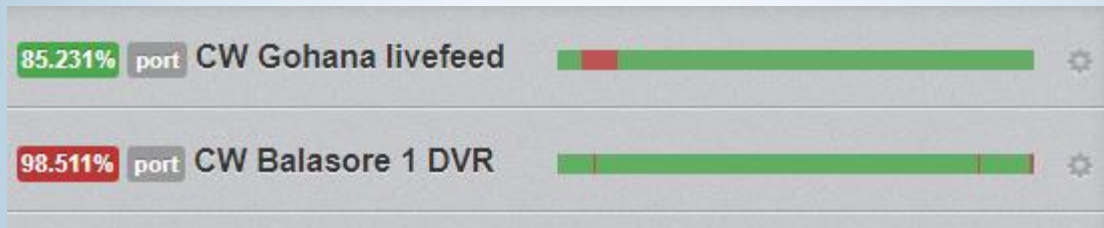

Smart Alert for CCTV Live feed Monitoring

The objective of Smart alert is

- To monitor the live feed function of DVR & Camera.
- Get Alert automatically when the feed is down.
- Get Alert on email or SMS or Voip

Architecture

Status on Dashboard

- It has a dash board which will show all sites status which are configured and added.

Note: in above screenshot, rightmost side colour is current status. CW Balasore is down at the time of screen shot capture.