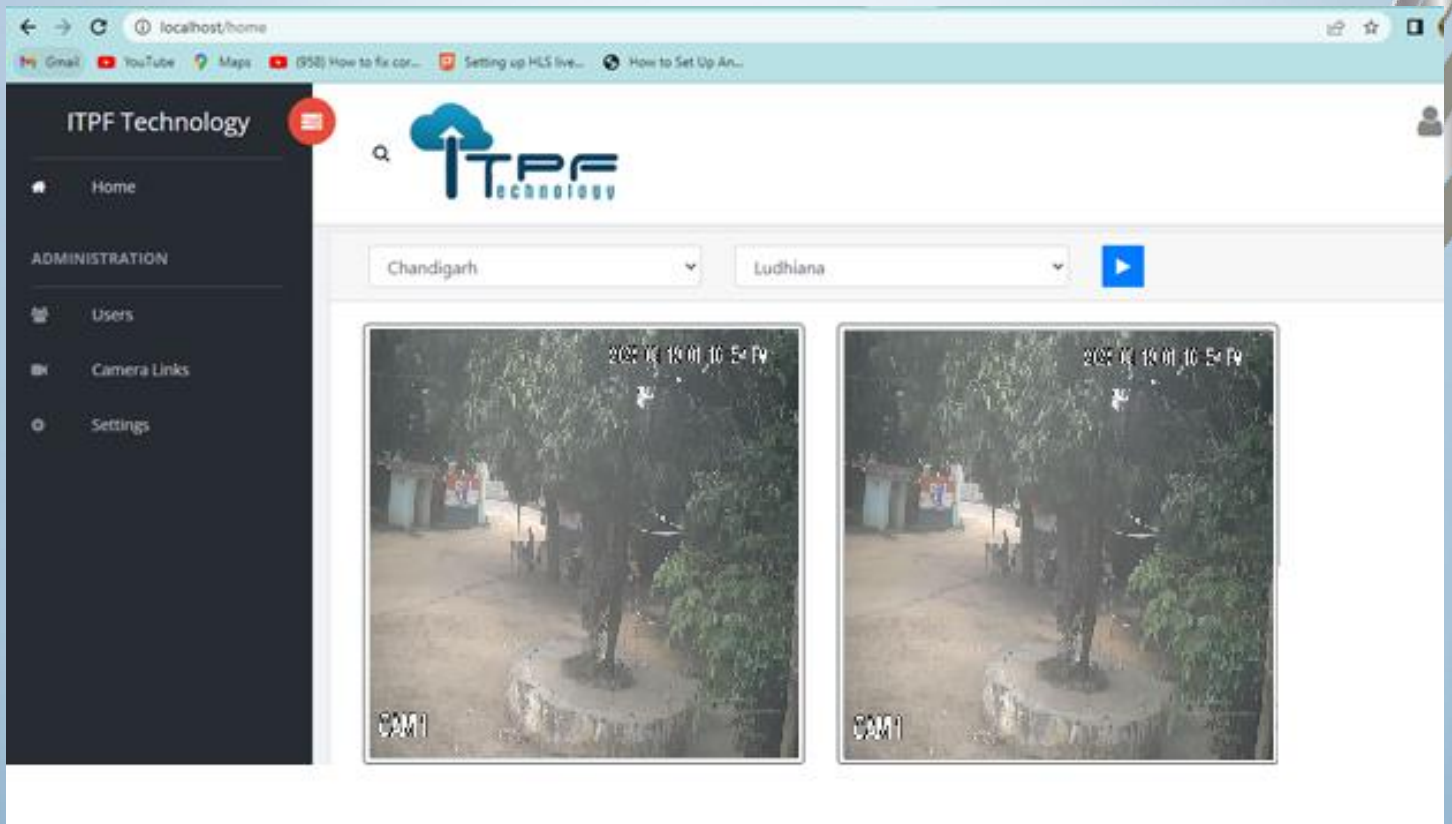

Live Feed/View

1. Website

Full View of Camera

Application View

Benefits:

Live View of multiple locations offer following benefits

- ✿ As no login credentials are required, user can enjoy live feed anywhere any time.
- ✿ Customized view offer a very high level of security. If given to security team, they can monitor locality and follow any incident without any dependency of central resource.
- ✿ While used in healthcare services, officials can verify live status of available resources like beds in hospitals, security at entrance etc.
- ✿ While deployed in stores, fields, user can monitor the activities going on.
- ✿ Reduces dependencies of central resources feedback on each incident.
- ✿ Excellent customization offers various level of live view allotment according to responsibility.
- ✿ Smart alert offers real time feedback on service outage.
- ✿ Alert can be configured for email, Sms, Voice call.

Smart Alert for CCTV Live feed Monitoring

The objective of Smart alert is

- To monitor the live feed function of DVR & Camera.
- Get Alert automatically when the feed is down.
- Get Alert on email or SMS or Voip

Architecture

Status on Dashboard

- It has a dash board which will show all sites status which are configured and added.

Note: in above screenshot, rightmost side colour is current status. CW Balasore is down at the time of screen shot capture.

9315818350

www.itpftech.com

An abstract graphic consisting of multiple overlapping, flowing metallic ribbons that create a sense of motion and depth. The ribbons are rendered with a metallic sheen and are set against a light blue gradient background. The overall composition is dynamic and modern.