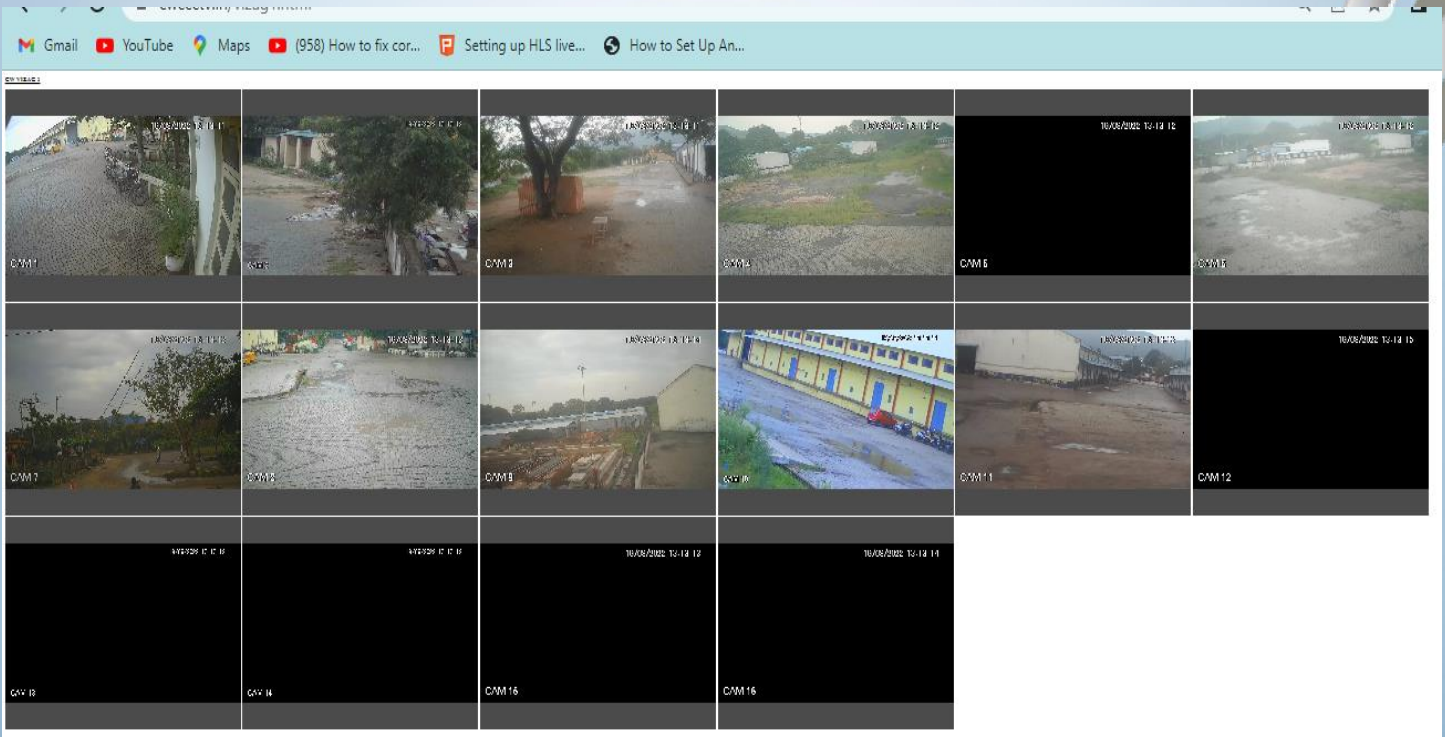

Live Feed/View

1. Website

Full View of Camera

Application View

Benefits:

Live View of multiple locations offer following benefits

- ✿ As no login credentials are required, user can enjoy live feed anywhere any time.
- ✿ Customized view offer a very high level of security. If given to security team, they can monitor locality and follow any incident without any dependency of central resource.
- ✿ While used in healthcare services, officials can verify live status of available resources like beds in hospitals, security at entrance etc.
- ✿ While deployed in stores, fields, user can monitor the activities going on.
- ✿ Reduces dependencies of central resources feedback on each incident.
- ✿ Excellent customization offers various level of live view allotment according to responsibility.
- ✿ Smart alert offers real time feedback on service outage.
- ✿ Alert can be configured for email, Sms, Voice call.

Smart Alert for CCTV Live feed Monitoring

The objective of Smart alert is

- To monitor the live feed function of DVR & Camera.
- Get Alert automatically when the feed is down.
- Get Alert on email or SMS or Voip

Architecture

Status on Dashboard

- It has a dash board which will show all sites status which are configured and added.

Note: in above screenshot, rightmost side colour is current status. CW Balasore is down at the time of screen shot capture.

9315818350

www.itpftech.com

An abstract graphic consisting of multiple overlapping, flowing metallic ribbons that create a sense of motion and depth. The ribbons are rendered with a metallic sheen and are set against a light blue gradient background. The overall composition is dynamic and modern.