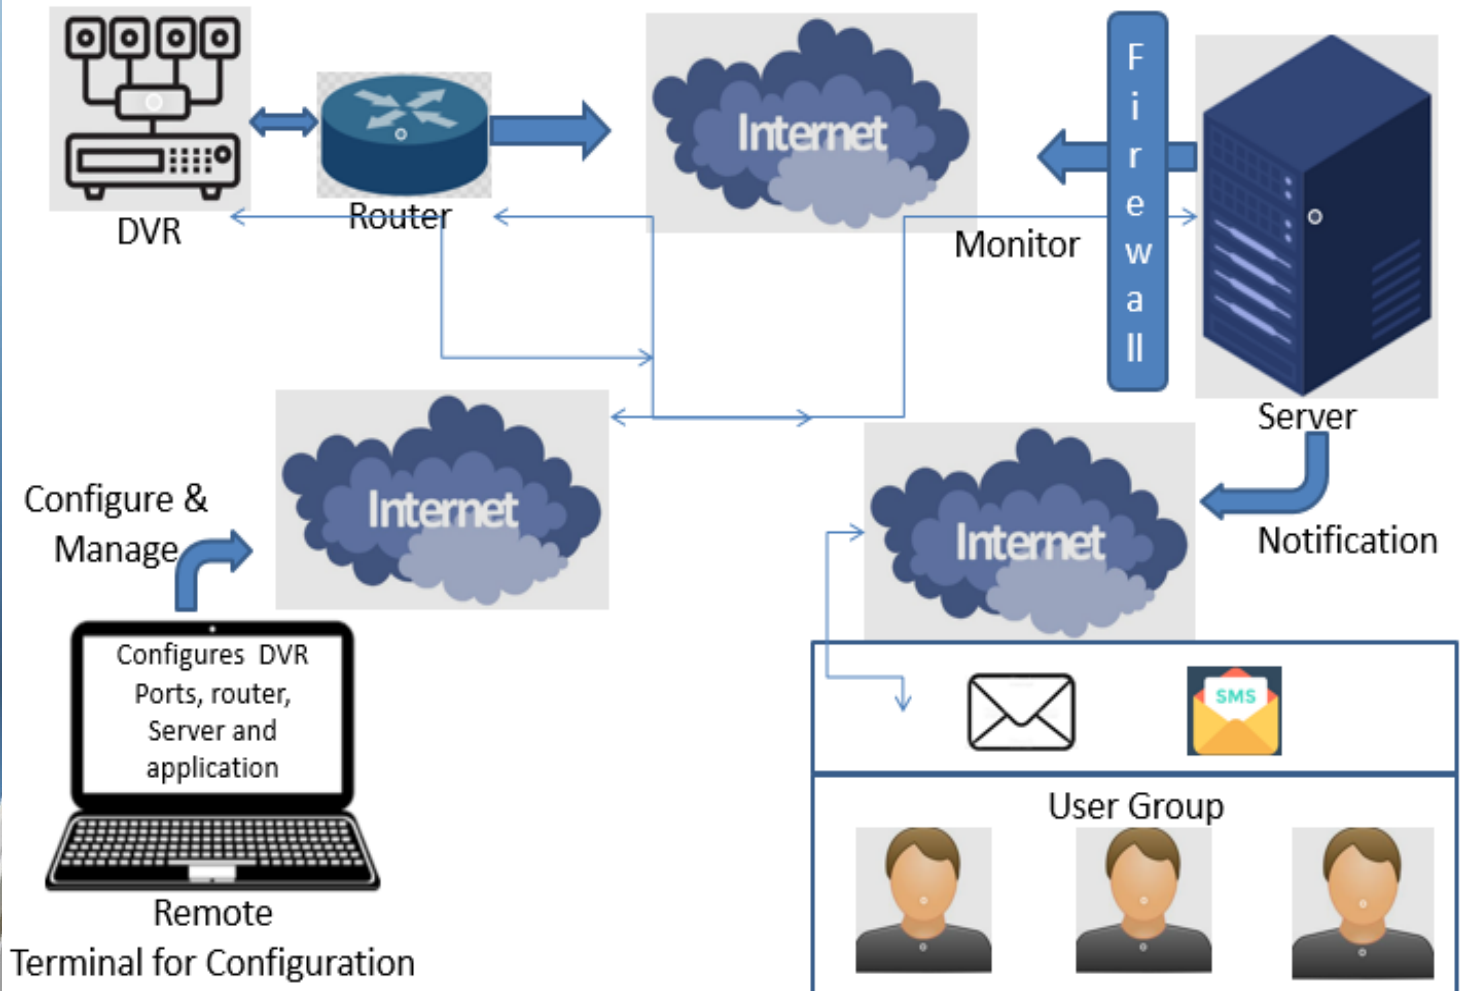

Live Feed/View

1. Website

Full View of Camera

Application View

Benefits:

Live View of multiple locations offer following benefits

- ✿ As no login credentials are required, user can enjoy live feed anywhere any time.
- ✿ Customized view offer a very high level of security. If given to security team, they can monitor locality and follow any incident without any dependency of central resource.
- ✿ While used in healthcare services, officials can verify live status of available resources like beds in hospitals, security at entrance etc.
- ✿ While deployed in stores, fields, user can monitor the activities going on.
- ✿ Reduces dependencies of central resources feedback on each incident.
- ✿ Excellent customization offers various level of live view allotment according to responsibility.
- ✿ Smart alert offers real time feedback on service outage.
- ✿ Alert can be configured for email, Sms, Voice call.

Smart Alert for CCTV Live feed Monitoring

The objective of Smart alert is

- To monitor the live feed function of DVR & Camera.
- Get Alert automatically when the feed is down.
- Get Alert on email or SMS or Voip

Architecture

Status on Dashboard

- It has a dash board which will show all sites status which are configured and added.

Note: in above screenshot, rightmost side colour is current status. CW Balasore is down at the time of screen shot capture.

9315818350

www.itpftech.com

An abstract graphic consisting of multiple overlapping, flowing metallic ribbons that create a sense of motion and depth. The ribbons are rendered with a metallic sheen and are set against a light blue gradient background. The overall composition is dynamic and modern.